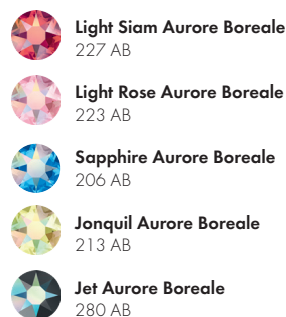

SATIN EFFECTS

SHIMMER EFFECTS