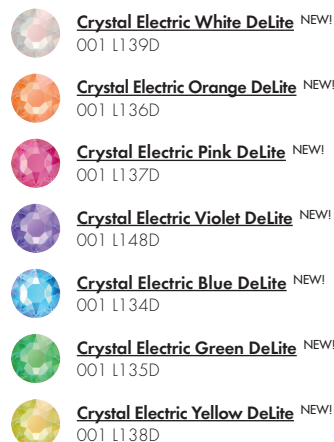

ELECTRIC LACQUER^{PRO} DELITE EFFECTS

CRYSTAL PATINA EFFECTS

AB EFFECTS