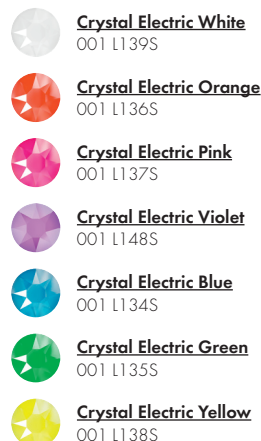

SWAROVSKI

FLAT BACKS HOTFIX

CRYSTAL LACQUER^{PRO} EFFECTS

CRYSTAL SHINY LACQUER^{PRO} EFFECTS

CRYSTAL LACQUER^{PRO} DELITE EFFECTS

CRYSTAL ELECTRIC LACQUER^{PRO} EFFECTS

ELECTRIC LACQUER^{PRO} DELITE EFFECTS

CRYSTAL PATINA EFFECTS

AB EFFECTS

SATIN EFFECTS

SHIMMER EFFECTS

Hotfix articles are generally not plating resistant.

Colors and effects can appear different when illuminated with different light sources.
Swarovski uses standard light source D50 for color decision and comparison.

Classic Colors/Effects

Exclusive Colors/Effects

© 2020 D. Swarovski Distribution GmbH